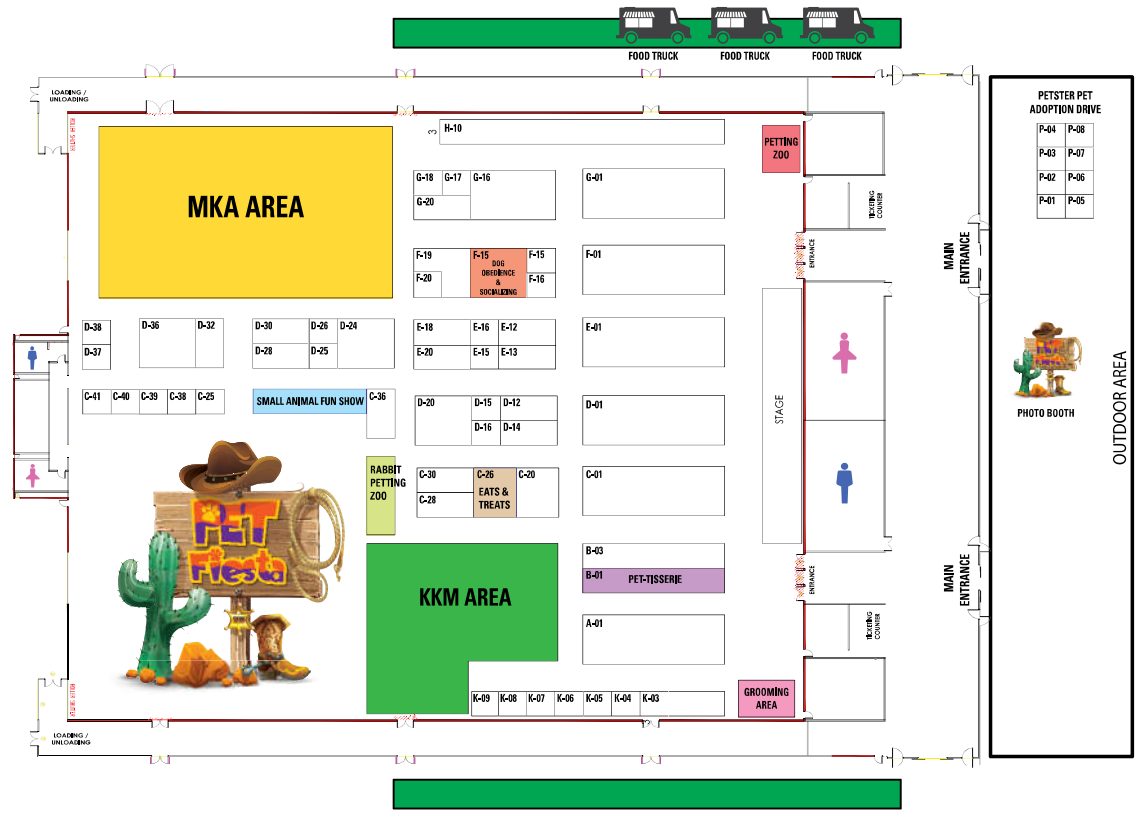

SETIA CITY CONVENTION CENTER HALL 1 & 2

BRAND NAME	BOOTH NO.	BRAND NAME	BOOTH NO.	BRAND NAME	BOOTH NO.	BRAND NAME	BOOTH NO.
911 PITBULL CAMP MALAYSIA	G-18	FRISKIES	F-01	MUN MUN FURKIDS HEAVEN	C-38	PETSTER	P-01
ALPO	F-01	FRONTLINE	D-24	NATURAL HIMMEL MARKETING SDN BHD	G-20	PETTO PROFESSIONAL	D-28
ARISTO-CATS YIHU	G-16	FURRY TAILS LAND	C-39	NATURE'S GIFT	G-16	PETTORWAY ASIA SDN BHD	E-18
ARTERO MALAYSIA	D-32	GOLDEN TRILOGY	F-16	NATURE'S PROTECTION	E-13	PERFORMANCE	D-36
BARK	G-16	HAI MEOW	K-09	NEKO INU	A-01	PROPLAN	F-01
BARKERY OVEN	G-17	HEALTH MUTT MALAYSIA	K-05	NEXGARD	D-24	REPO	C-01
BEST BREED	B-03	HEARTGARD	D-24	NIRVANA MEMORIAL PARK	C-25	ROYAL CANIN	D-01
BIBBLE'S	G-01	HOPE JOHOR	C-40	NUTREDEE	B-03	S.J SHELTER	P-03
CANAGAN	G-16	HUG	C-28	ONE STOP PETZ CENTRE	H-10	SAHABAT KUCING JALAMAN	P-07
CESAR	K-04	ICELAND PET	D-36	OROZYME	D-24	SAVE A STRAY	P-06
CHDMEDICS	C-30	ISPCA	D-14	PANORAMIS	C-30	SCHWEKERT	G-01
CHERSHLUFE HOME	D-38	JANJIRA SHELTER	P-04	PAWSITIVE PETSHOP	D-25	SECOND CHANCE ANIMAL SOCIETY	D-37
CHUNK BITS	D-36	KNINE PROFESSIONAL DOG SERVICES	F-15	PEDIGREE	K-04	SMARTHEART	E-01
COCO & JOE	D-20	LEASH OFF LANE ENTERPRISE	D-26	PET AFFINITY	D-12	SNAPPY TOM	C-28
DEJA WOOF CAFE	K-08	LITTER ROBOT	K-07	PET CUISINE	E-36	SOCIAL PETS MAGAZINE	E-15
DERMOASCENT	C-30	LOST ANIMAL SOULS SHELTER	P-05	PET DADDY	D-16	SPCA SELANGOR	P-02
DINOS	F-20	LOVE OF PETS	K-08	PET NATURAL	D-24	THE ONE PETSHOP	C-20
DR.PETS	C-36	LV SUPER PREMIUM HOLISTIC PET FOOD	B-03	PET PET HOUZZ	D-16	TRUE ICONIC	E-20
EATS & TREATS	C-26	MACHKO	F-20	PET-TISSERIE	B-01	VETRI SCIENCE	D-24
ETERNABI PET HOUSE	D-15	MDDB	C-41	PETBACKER	E-12	VUUM	K-07
FANCY FEAST	F-01	MERA CAT	G-01	PETS ICON GROOMING ACADEMY	E-20	WAHRE LIEBE	G-01
FARM IN THE CITY	K-06	MERADOG	G-01	PETSODIA	F-19	WWW.MYPETSHOP.COM.MY	D-30
						YAMADA CULTURE ARTS	A-01

Organized by: **EXPOWORKS**
EXPOWORKS SDN BHD